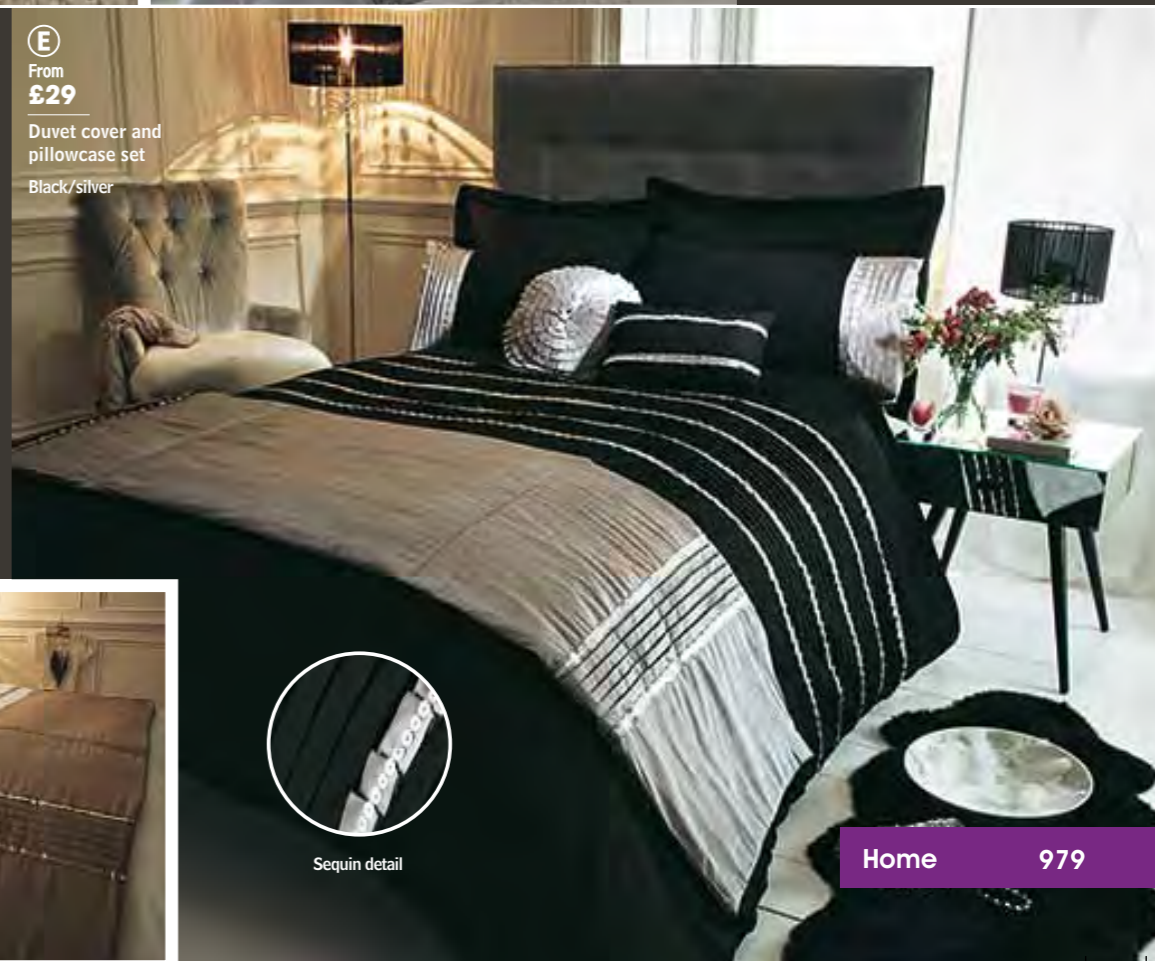

Duvet cover and pillowcase set.

- BZ 7U314 Single. £29 or 20 wks £1-45
- SF SY415 Double. £39 or 20 wks £1-95
- MT 72P1Q King. £55 or 20 wks £2-75

Pillowcases (pair).

- NP G9L1M £15 or 20 wks 75p

Runner.

- PT 6BG1H 48 x 220cm. £30 or 20 wks £1-50

Cushions (pack of 2).

- GS YUV1W Boudoir 30 x 40cm. Round 35cm diam. £27 or 20 wks £1-35

DUVET COVER AND PILLOWCASE SET includes valance sheet duvet cover and 1 pillowcase with single and 2 pillowcases with double and king sizes.

CURTAINS Pair fits rail up to 229cm (7ft 6in). Single curtain width 168cm (66in).

E
From
£29

Duvet cover and
pillowcase set

Black/silver

Sequin detail

Profile
Caprice

Californian celebrity model, actress and TV personality Caprice has created this very special collection exclusively for us. Designed to add drama and indulgence to your room with luxurious fabrics and stunning embellishments.